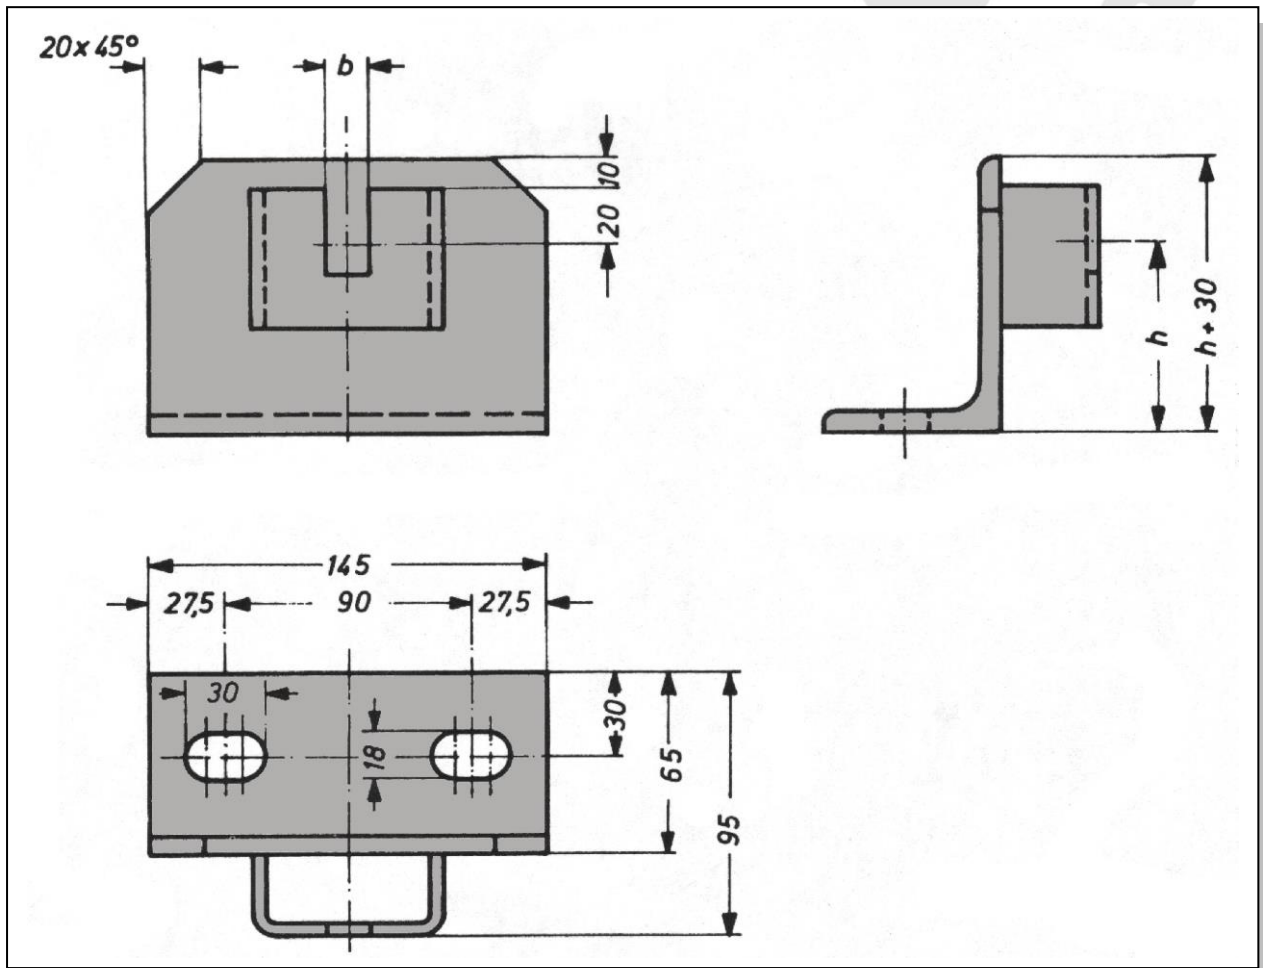

Flachband-Station

b (SW) [mm]	h [mm]	Gewicht [kg]
13	70	3,0
15	70	3,0
16	70	3,0
16	100	4,0